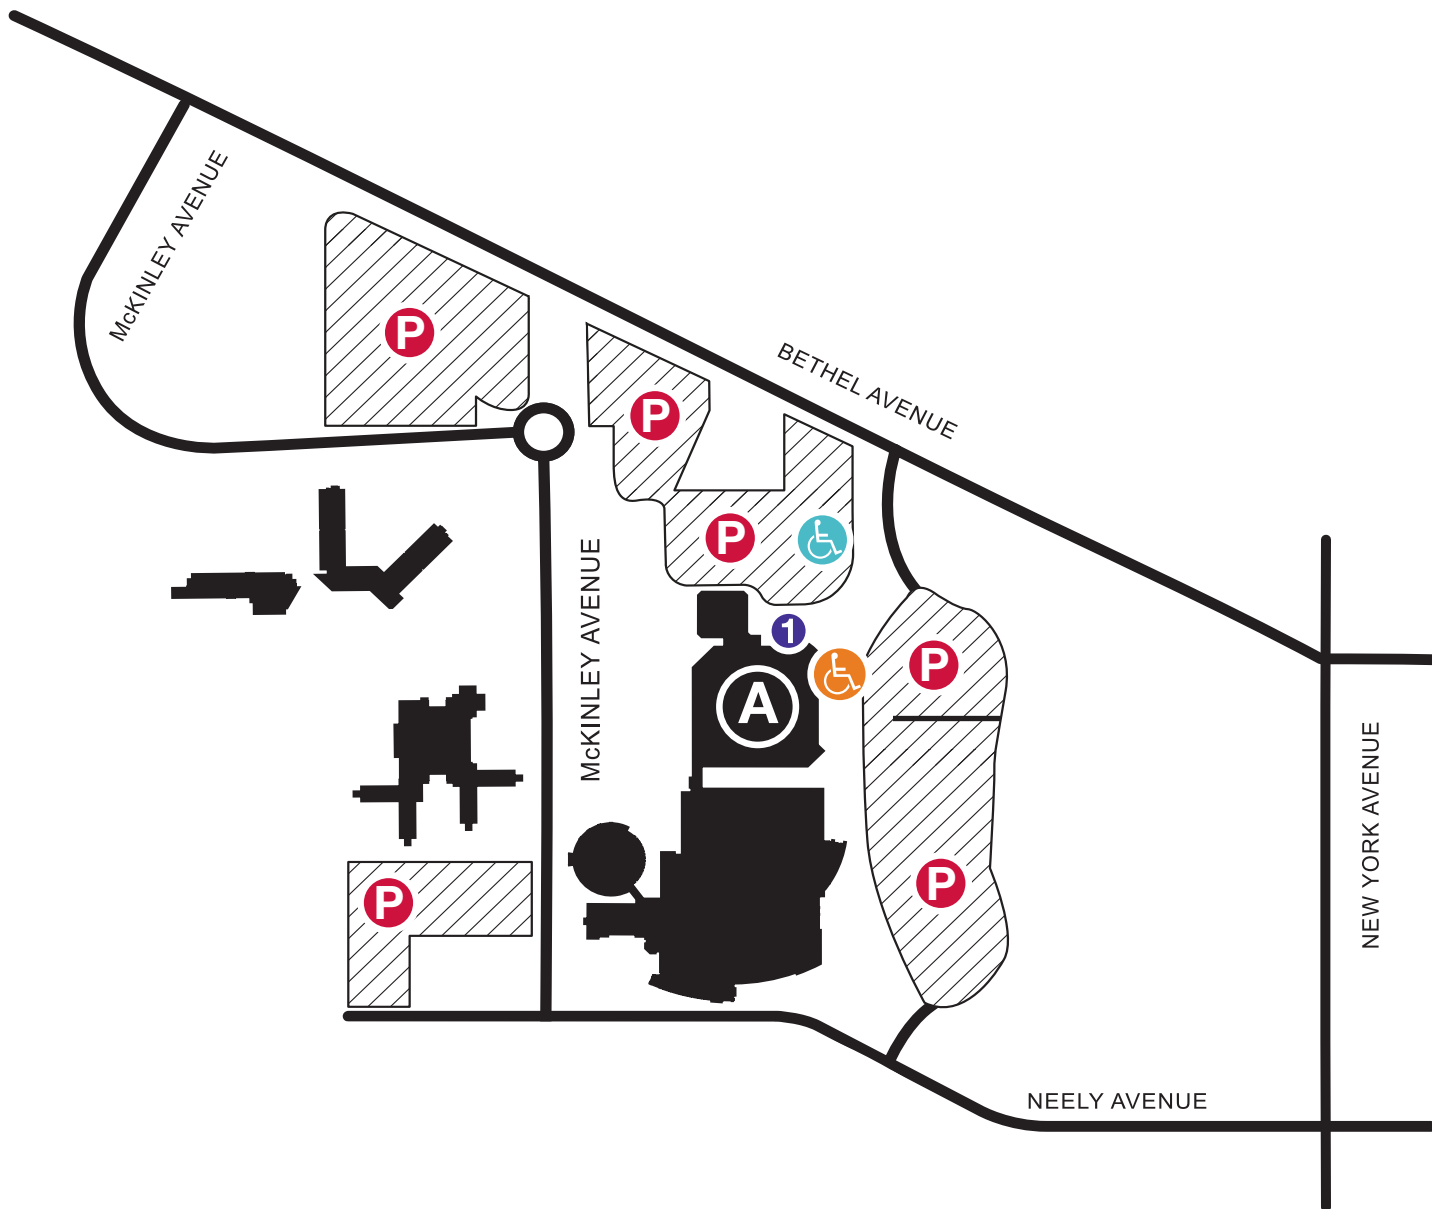

Summer Commencement—July 23, 2022

The Summer Commencement ceremony begins at 10:00 a.m. at Worthen Arena. Doors open for graduate and guest entry at 9:00 a.m. Graduates should be in their seats by 9:45 a.m.

Important: Graduates should enter at Lower Level Gate One, Worthen Arena **A 1**. Guests should enter at Upper Level Gate One, Worthen Arena **A 1**. Guests who need an accessible entrance should enter at Lower Level Gate One, Worthen Arena **A 1**. All other gates will be closed.

**BALL STATE
UNIVERSITY**

- A** Worthen Arena
- P** Parking (accessible parking available in all lots)
- 1** Gate 1
- Accessible parking
- Accessible drop-off/pickup location