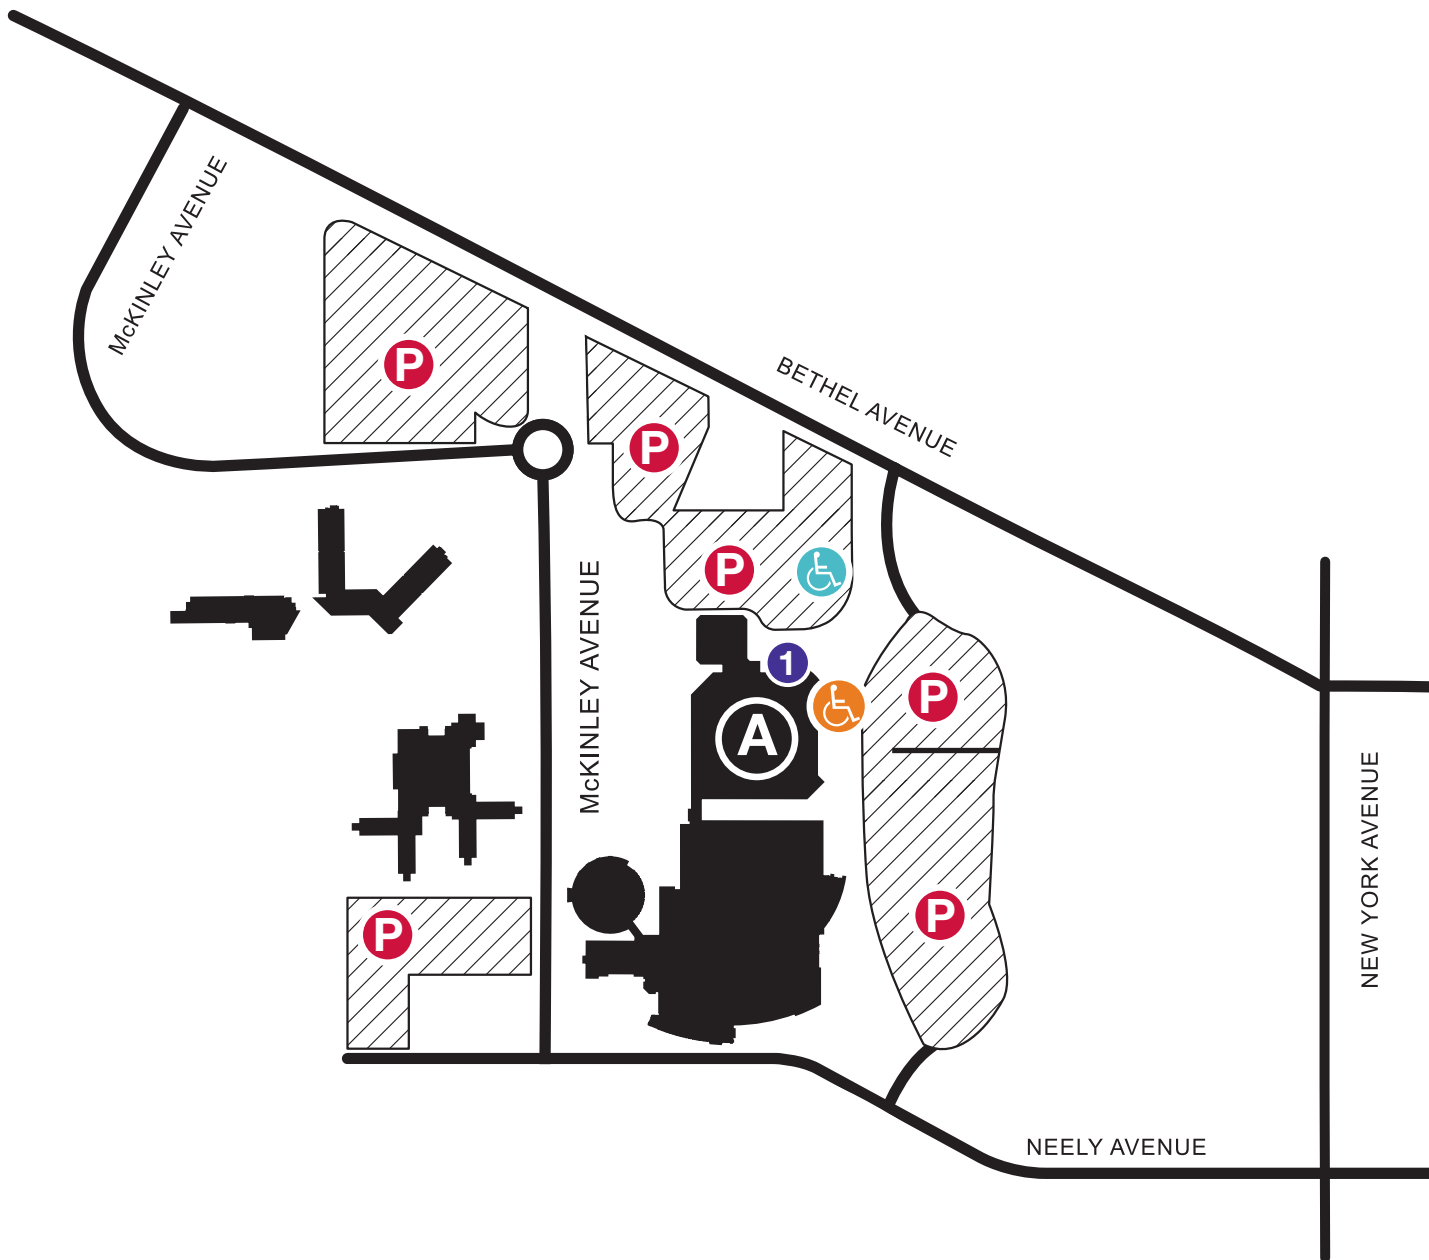

Fall Commencement—December 14, 2024

The Fall Commencement ceremony begins at 10:00 a.m. at Worthen Arena. Doors open for graduate and guest entry at 9:00 a.m. Graduates and faculty should be in their seats by 9:45 a.m.

Important: Graduates and faculty should enter at Lower Level Gate One, Worthen Arena **A 1. Guests should enter at Upper Level Gate One, Worthen Arena **A 1**. Guests who need an accessible entrance should enter at Lower Level Gate One, Worthen Arena **A 1**. All other gates will be closed.**

**BALL STATE
UNIVERSITY**

- A** Worthen Arena
- P** Parking (accessible parking available in all lots)
- 1** Gate 1
- Accessible parking
- Accessible drop-off/pickup location