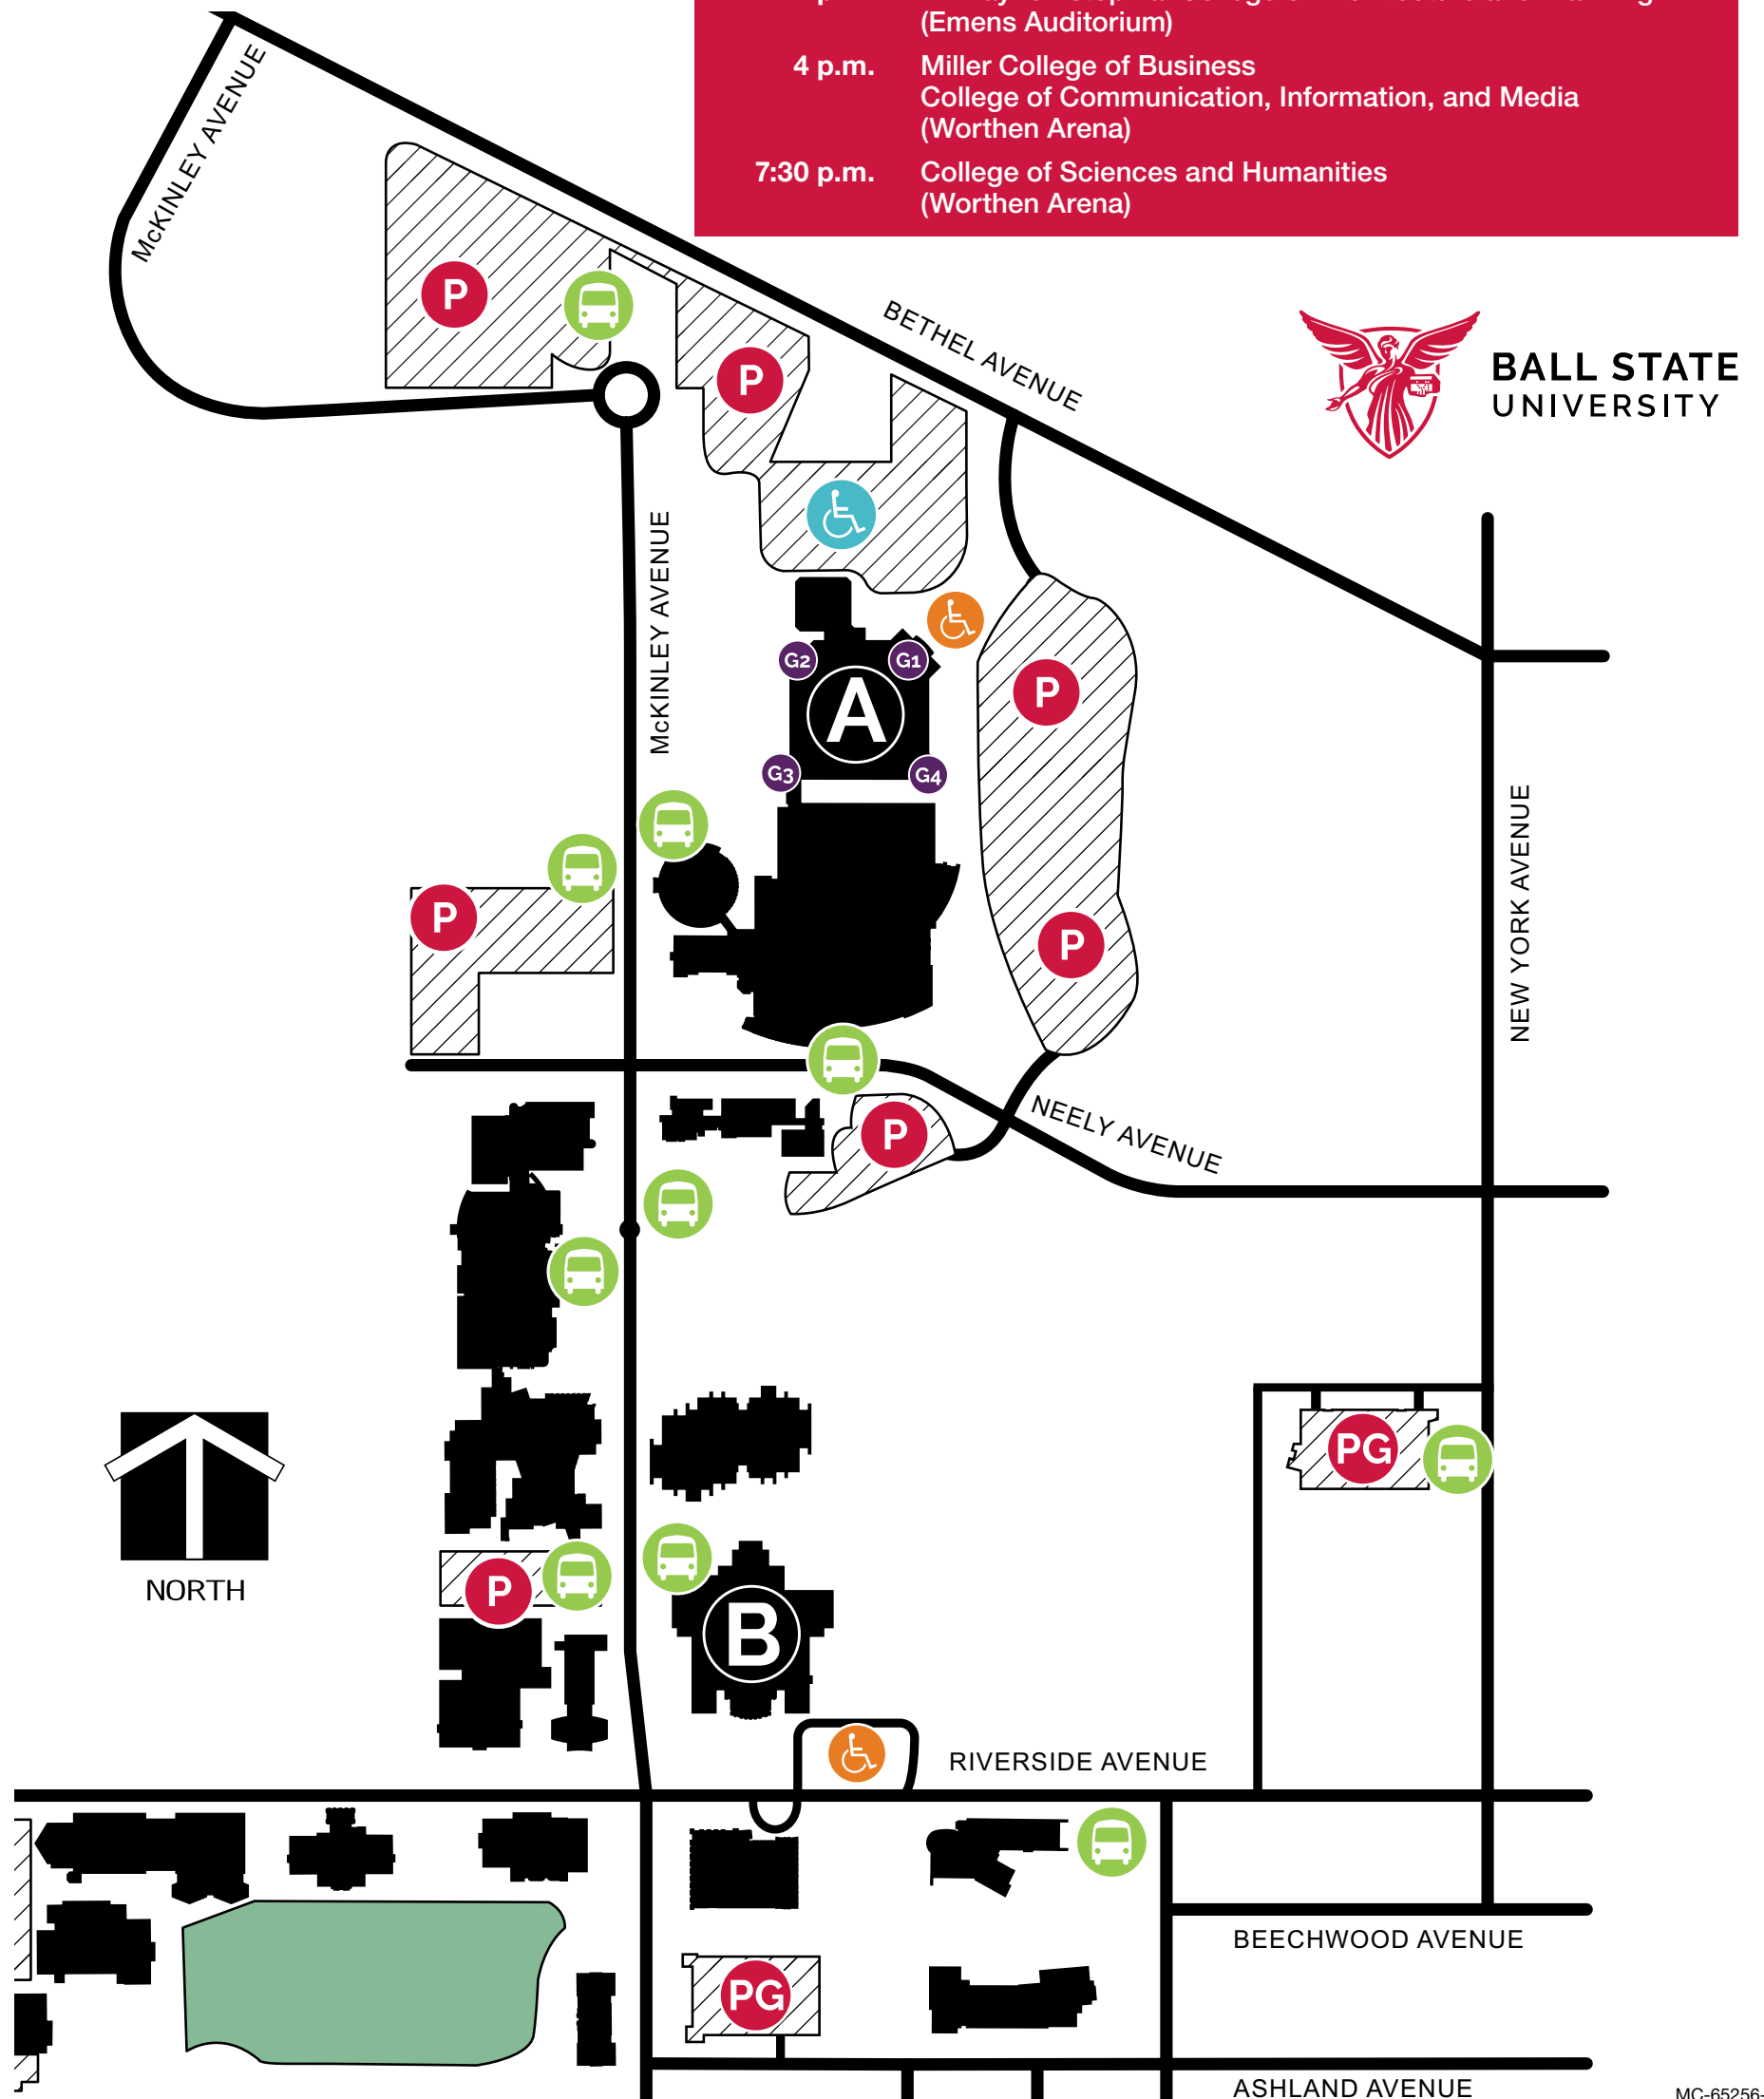

Spring Commencement—May 4, 2024

College Ceremony Parking: Worthen Arena, Emens Auditorium

P Parking lots
(accessible parking available)

PG Parking garages
(accessible parking available)

Free shuttle bus drop-off/pickup

Accessible drop-off/pickup

Accessible parking only

G1 Gate 1

G2 Gate 2

G3 Gate 3

G4 Gate 4

A **Worthen Arena**, graduates enter through Lower Level **G4**; guests enter through **G2**, **G3**, **G4**, and Upper Level **G1**. Guests who need an accessible entrance, enter Lower Level **G1**.

B **Emens Auditorium**

Parking: Convenient shuttle buses are available to and from the main and college ceremonies. If the student's college ceremony is at 12:30 p.m., park in the lots **P** or **PG**. If the student's college ceremony is at 4 or 7:30 p.m., [see main ceremony parking](#) map.

College Ceremony Times and Locations

12:30 p.m. College of Fine Arts
(Emens Auditorium)

12:30 p.m. College of Health
Teachers College
(Worthen Arena)

4 p.m. R. Wayne Estopinal College of Architecture and Planning
(Emens Auditorium)

4 p.m. Miller College of Business
College of Communication, Information, and Media
(Worthen Arena)

7:30 p.m. College of Sciences and Humanities
(Worthen Arena)

BALL STATE UNIVERSITY