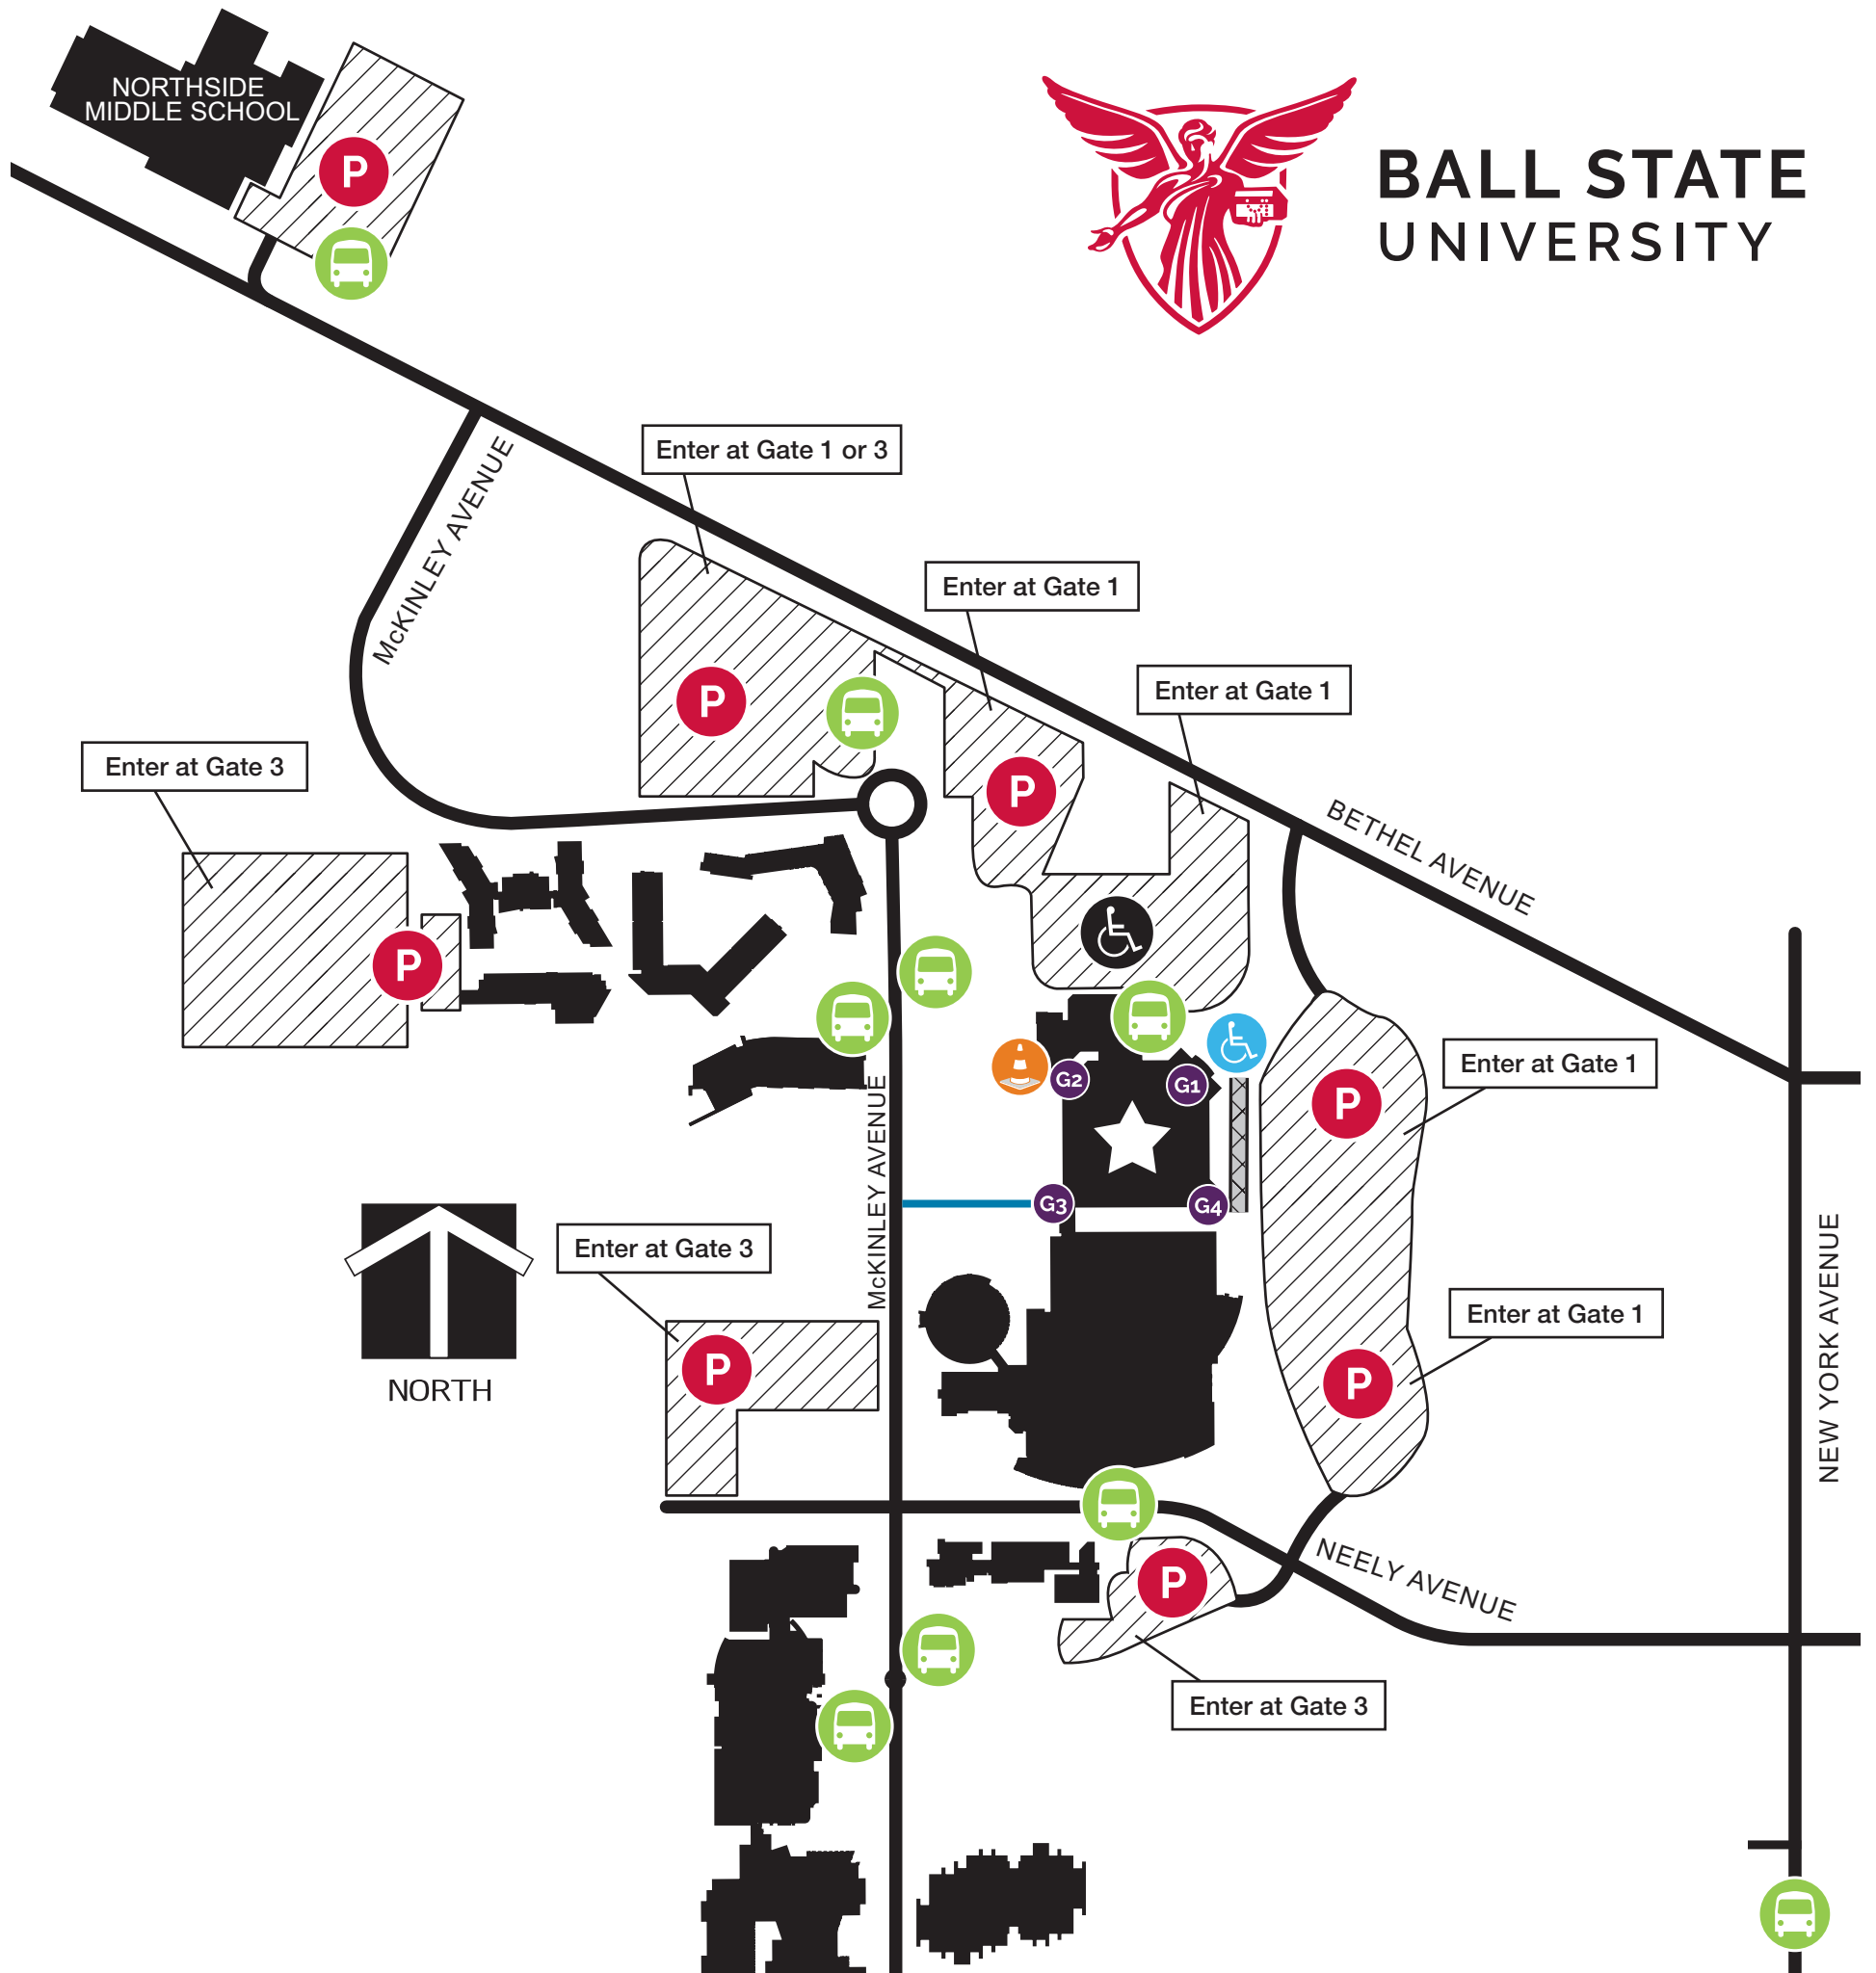

Spring Commencement—May 2, 2026

College Ceremony Parking: Worthen Arena

- ★ Worthen Arena
- P Parking lots (accessible parking available)
- Free shuttle bus drop-off/pickup
- Accessible drop-off/pickup (only Gate 1)
- Accessible parking only
- G1 Gate 1
- G2 Gate 2—Closed; no entry
- G3 Gate 3 (stairs only)
- G4 Gate 4—Closed; no entry
- XX Closed to traffic
- Sidewalk access to Gate 3
- Construction; no entry

Worthen Arena: Graduates enter through Lower Level G4; guests enter through G3, and Upper Level G1. Guests who need an accessible entrance, enter Lower Level G1.

Parking: For the ceremonies at Worthen Arena, we recommend parking on the north side of campus. Convenient shuttle buses are available to and from the main and college ceremonies.

Remember to drop a pin where you park. Parking is complimentary on the day of Commencement.

College Ceremony Times

- 12:30 p.m. College of Sciences and Humanities
- 4 p.m. College of Health and Teachers College
- 7:30 p.m. Miller College of Business and College of Communication, Information, and Media

IMPORTANT: Please review our clear bag policy and security protocols at bsu.edu/commencement

BALL STATE UNIVERSITY