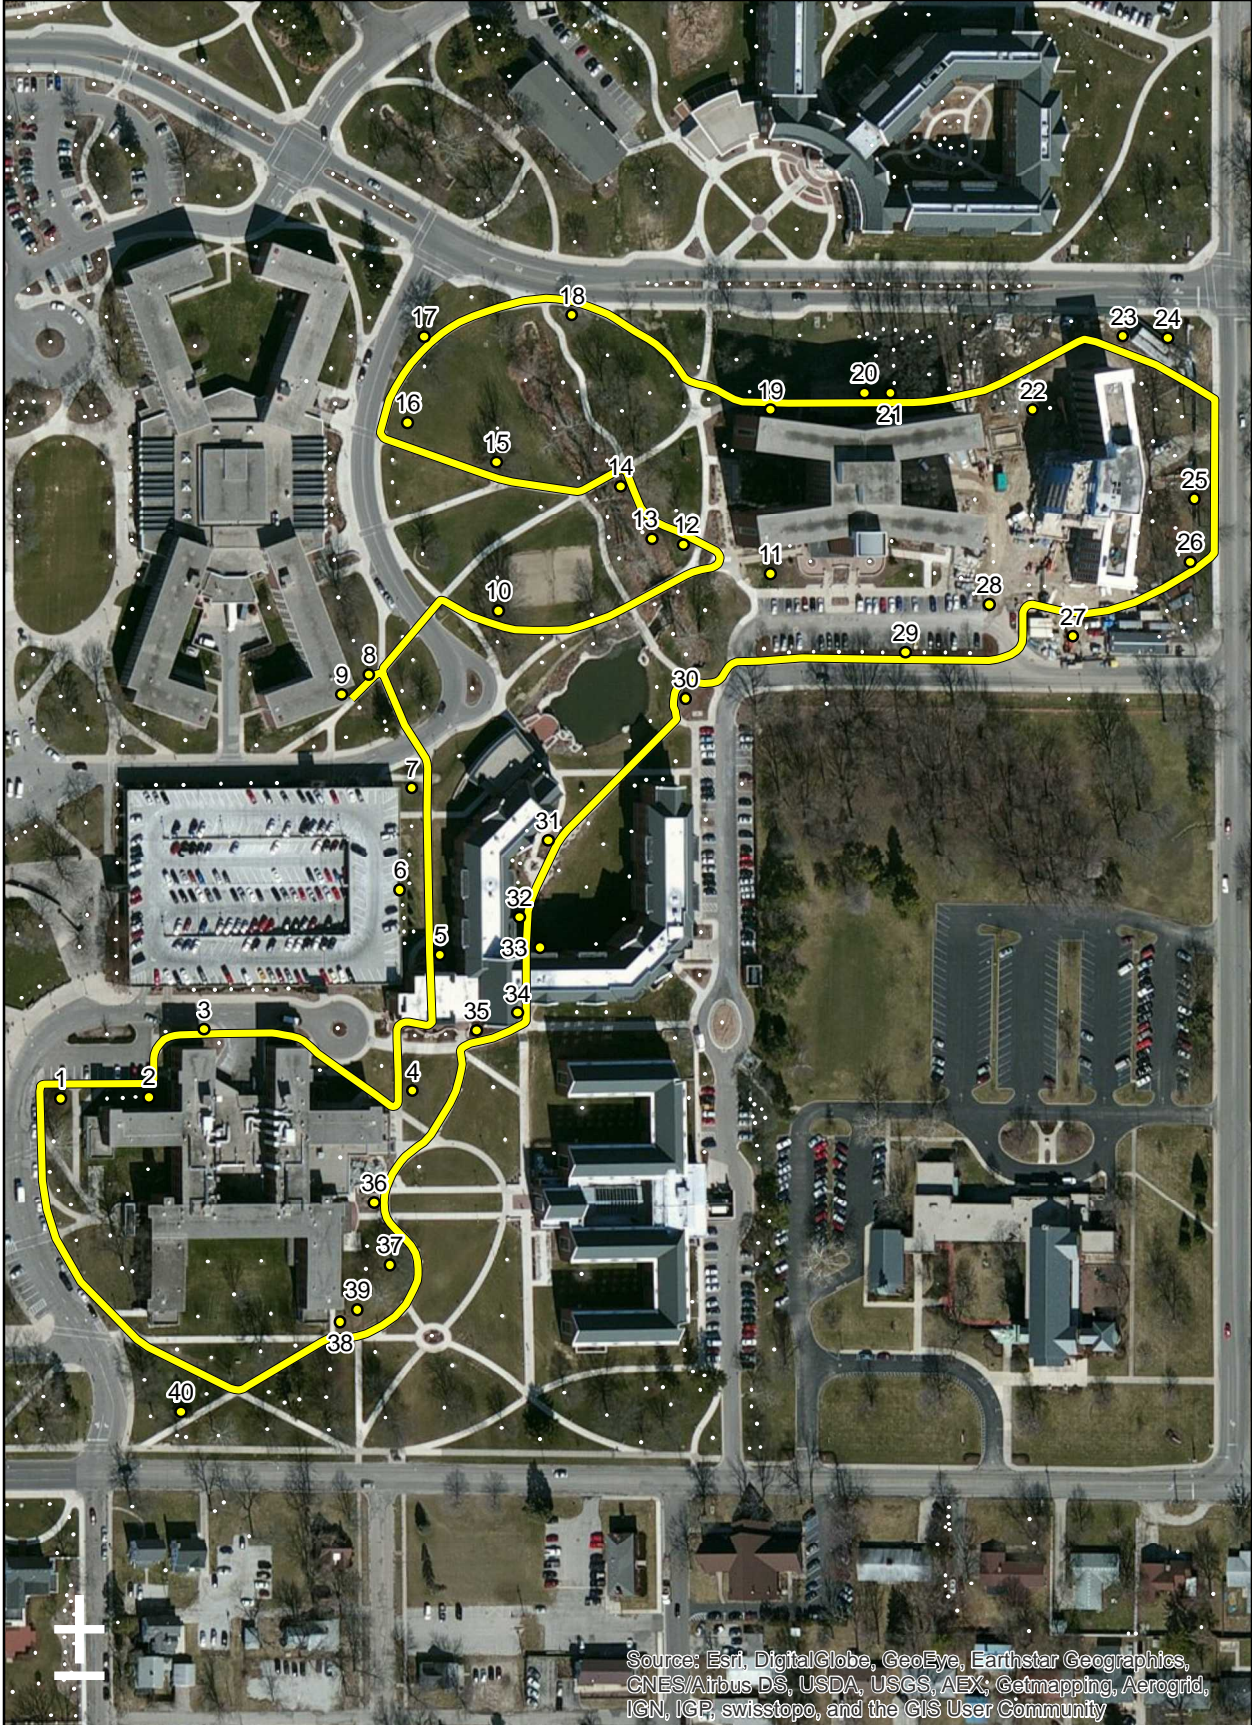

# Blue Tree Trail

Source: Esri, DigitalGlobe, GeoEye, Earthstar Geographics, CNES/Airbus DS, USDA, USGS, AEX, Getmapping, Aerogrid, IGN, IGP, swisstopo, and the GIS User Community

# Yellow Tree Trail

Source: Esri, DigitalGlobe, GeoEye, Earthstar Geographics, CNES/Airbus DS, USDA, USGS, AEX, Getmapping, Aerogrid, IGN, IGP, swisstopo, and the GIS User Community