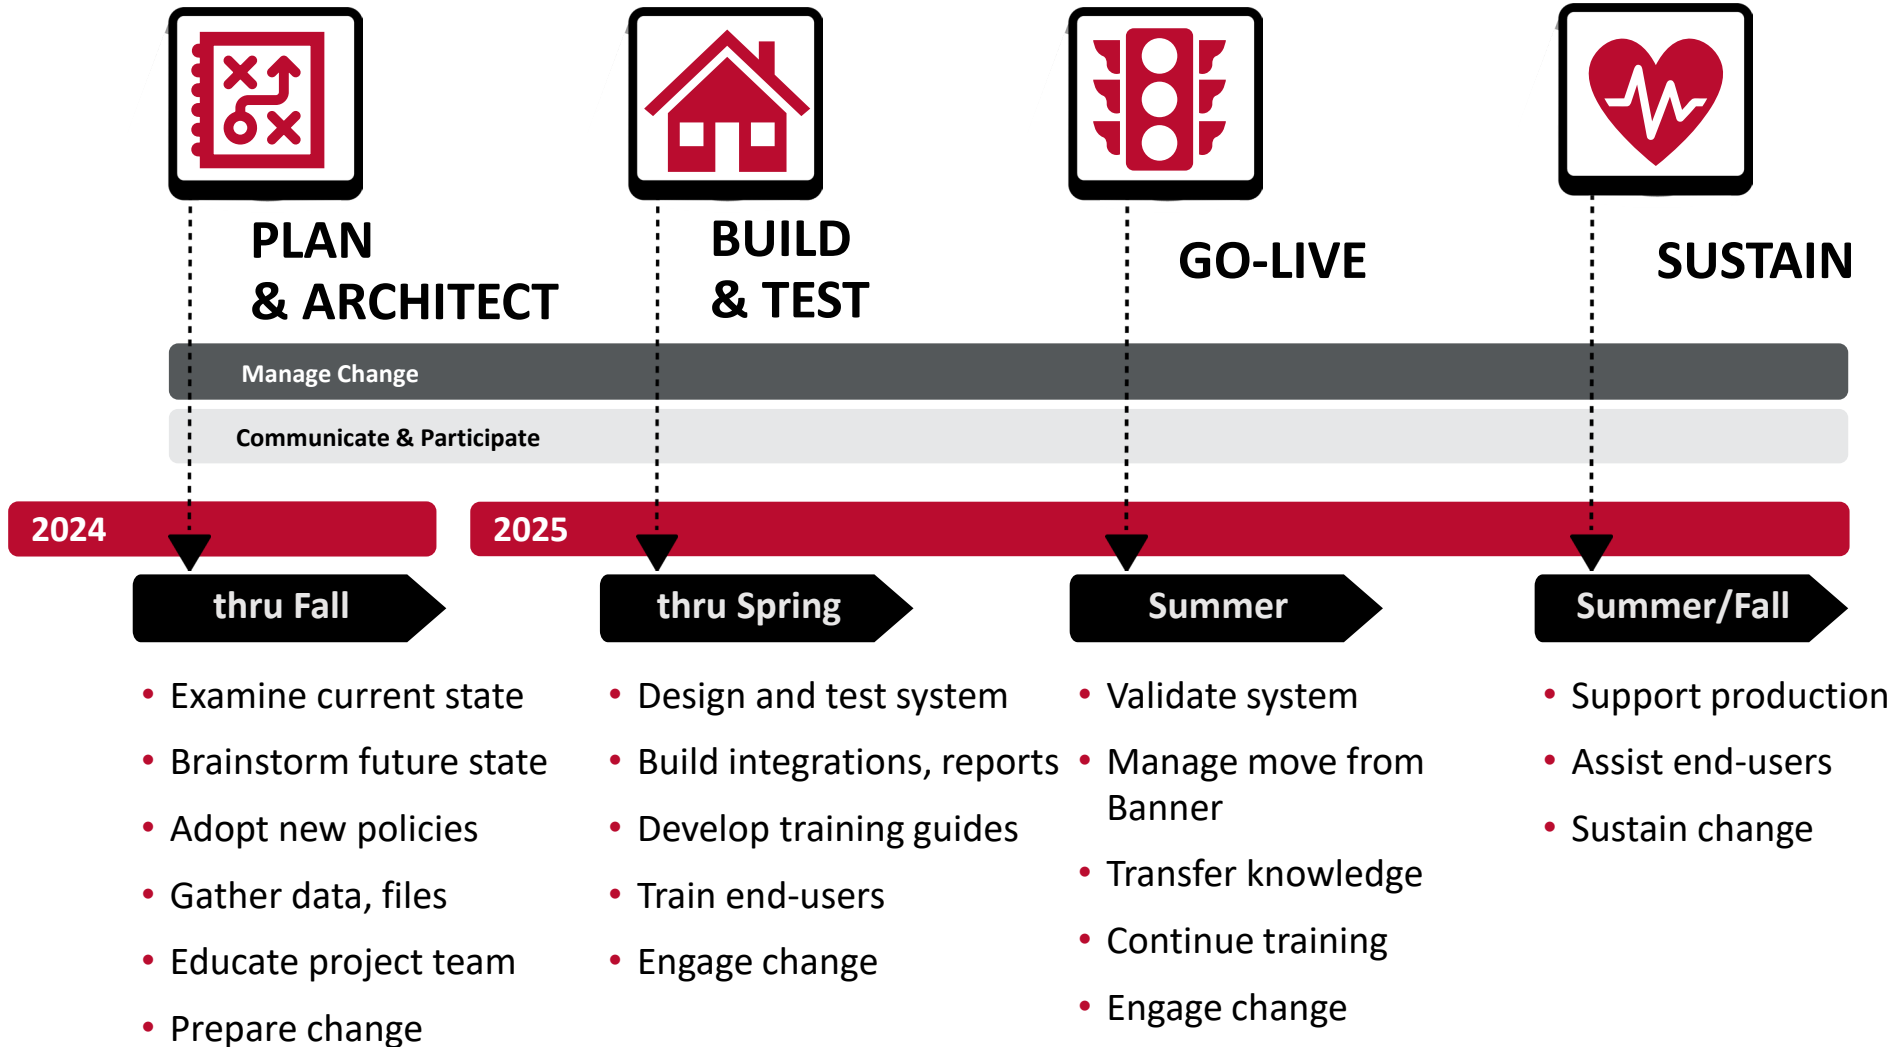

Ball State University Workday PLATFORM Project Timeline

BALL STATE UNIVERSITY

Office for People and Culture

Workday is a provider of cloud-based software for organizational finances, human resources and student information. The timeline here provides a high-level look at our rollout of the Workday Platform (HR & Payroll).