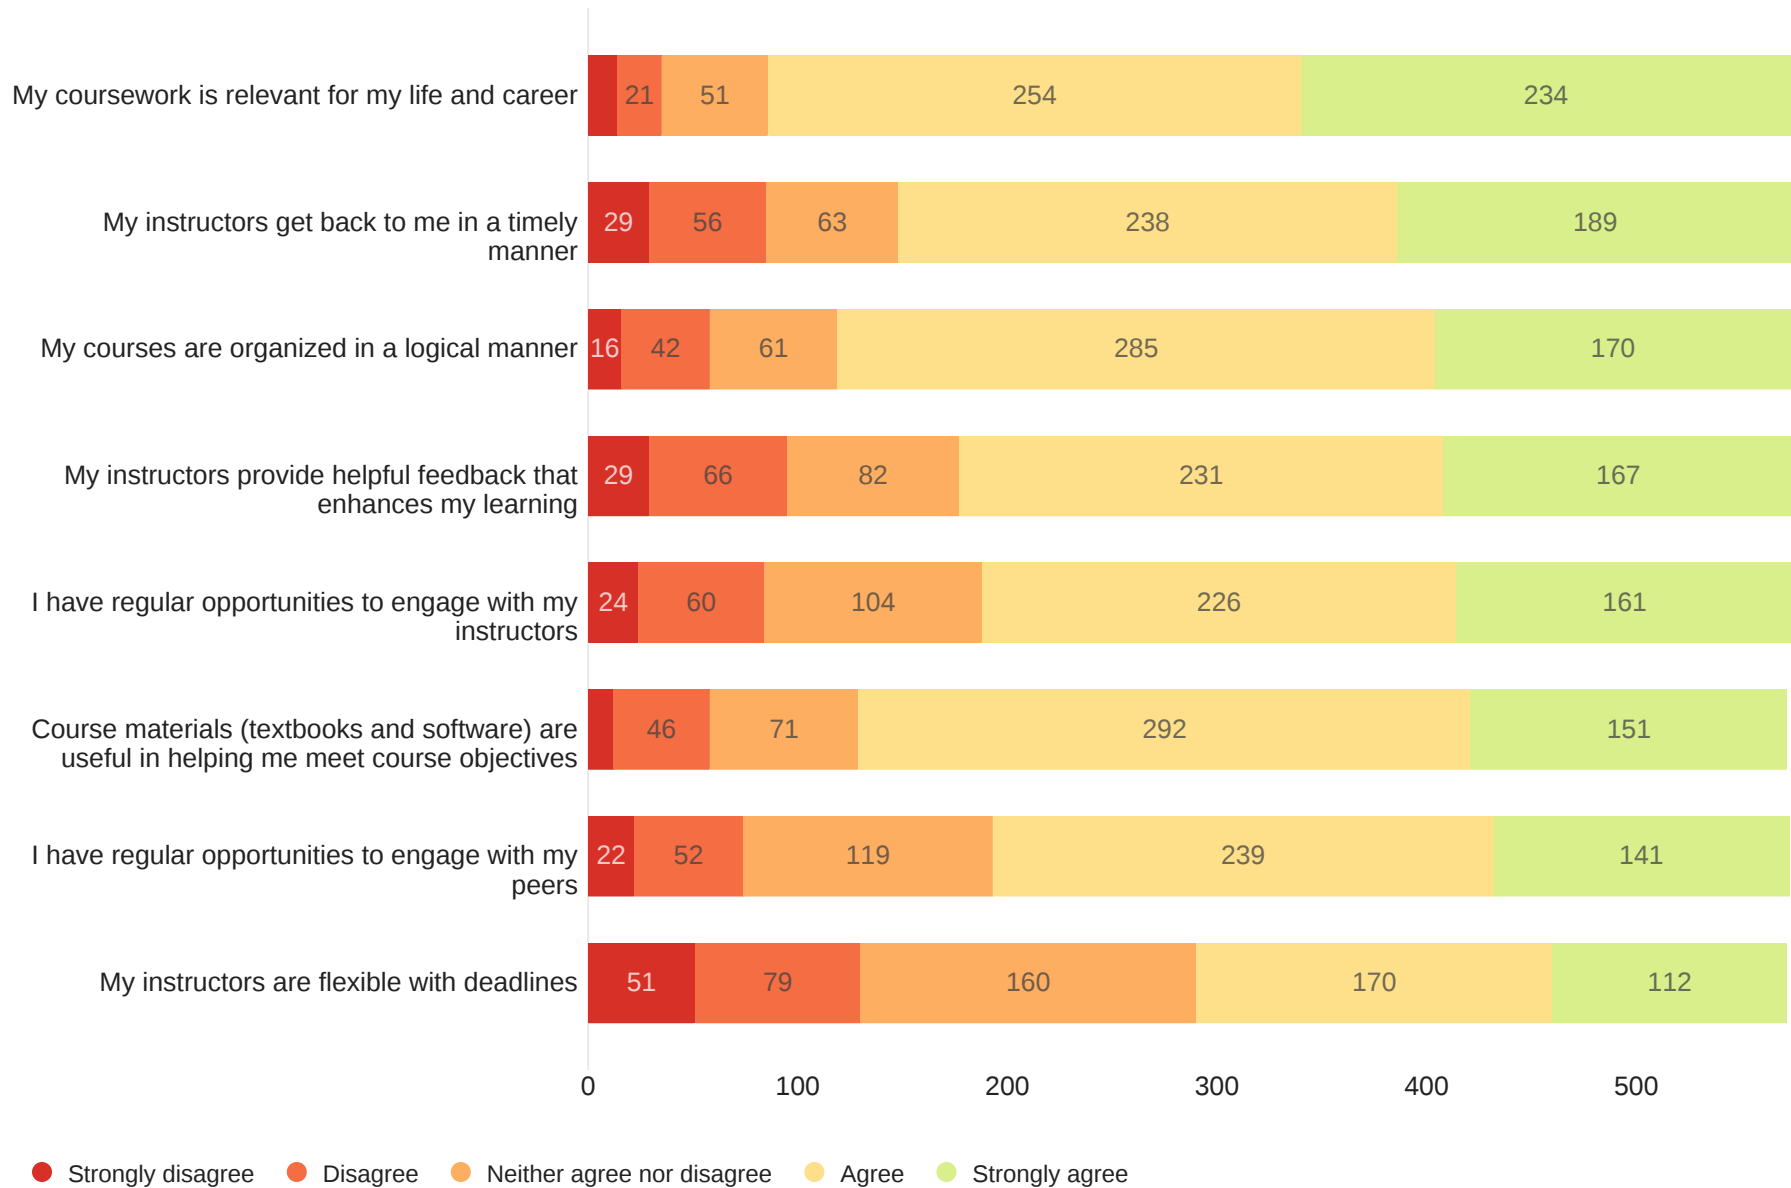

Rate how much you agree with the following statements:

575 Responses