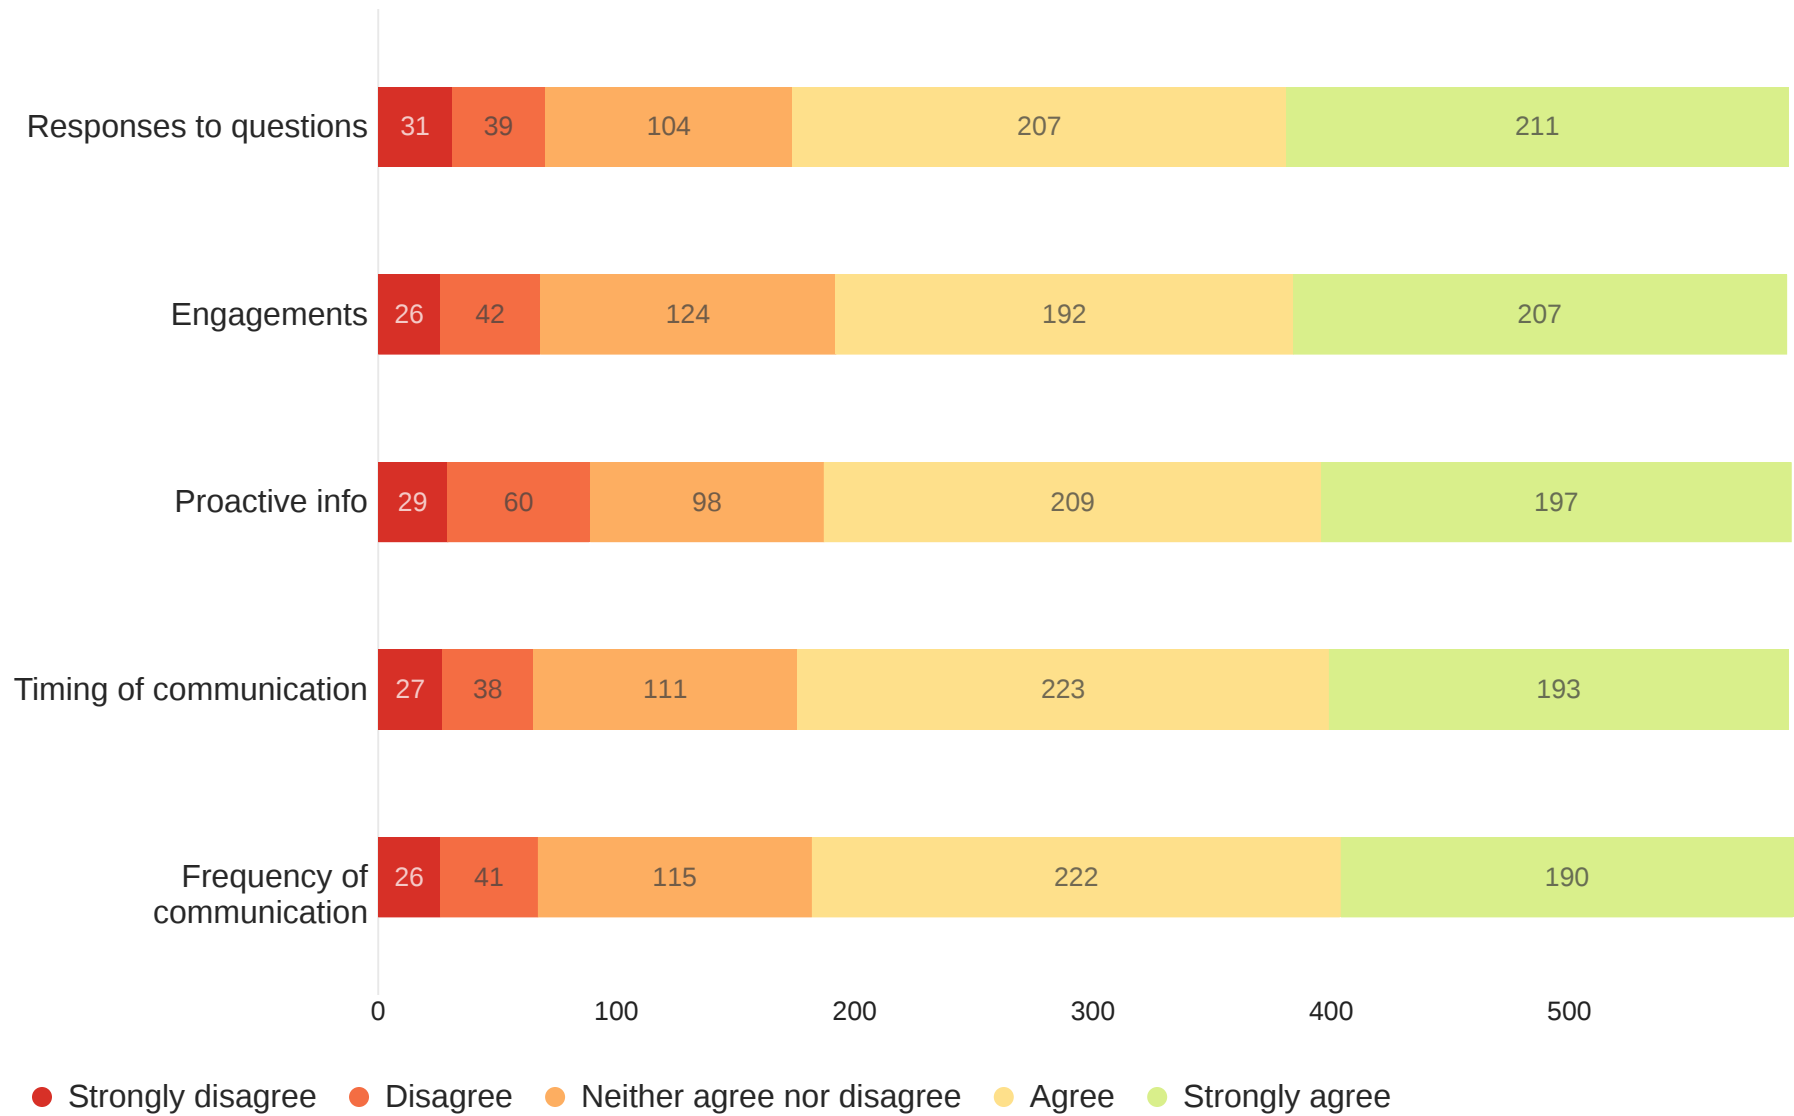

Rate how much you agree with the following statements about your student success specialist. "I am satisfied with..."