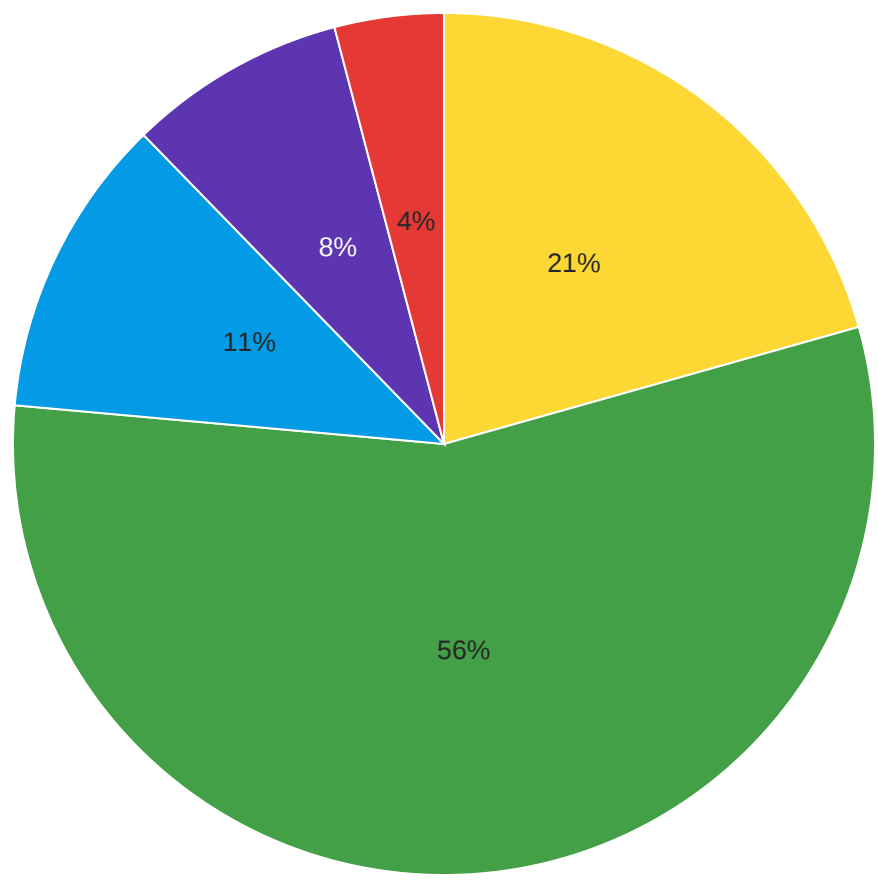

### How many credit hours were you enrolled in for Fall 2023?

611 Responses

- 1-5 credit hours
- 6-8 credit hours
- 9-11 credit hours
- 12-14 credit hours
- 15+ credit hours