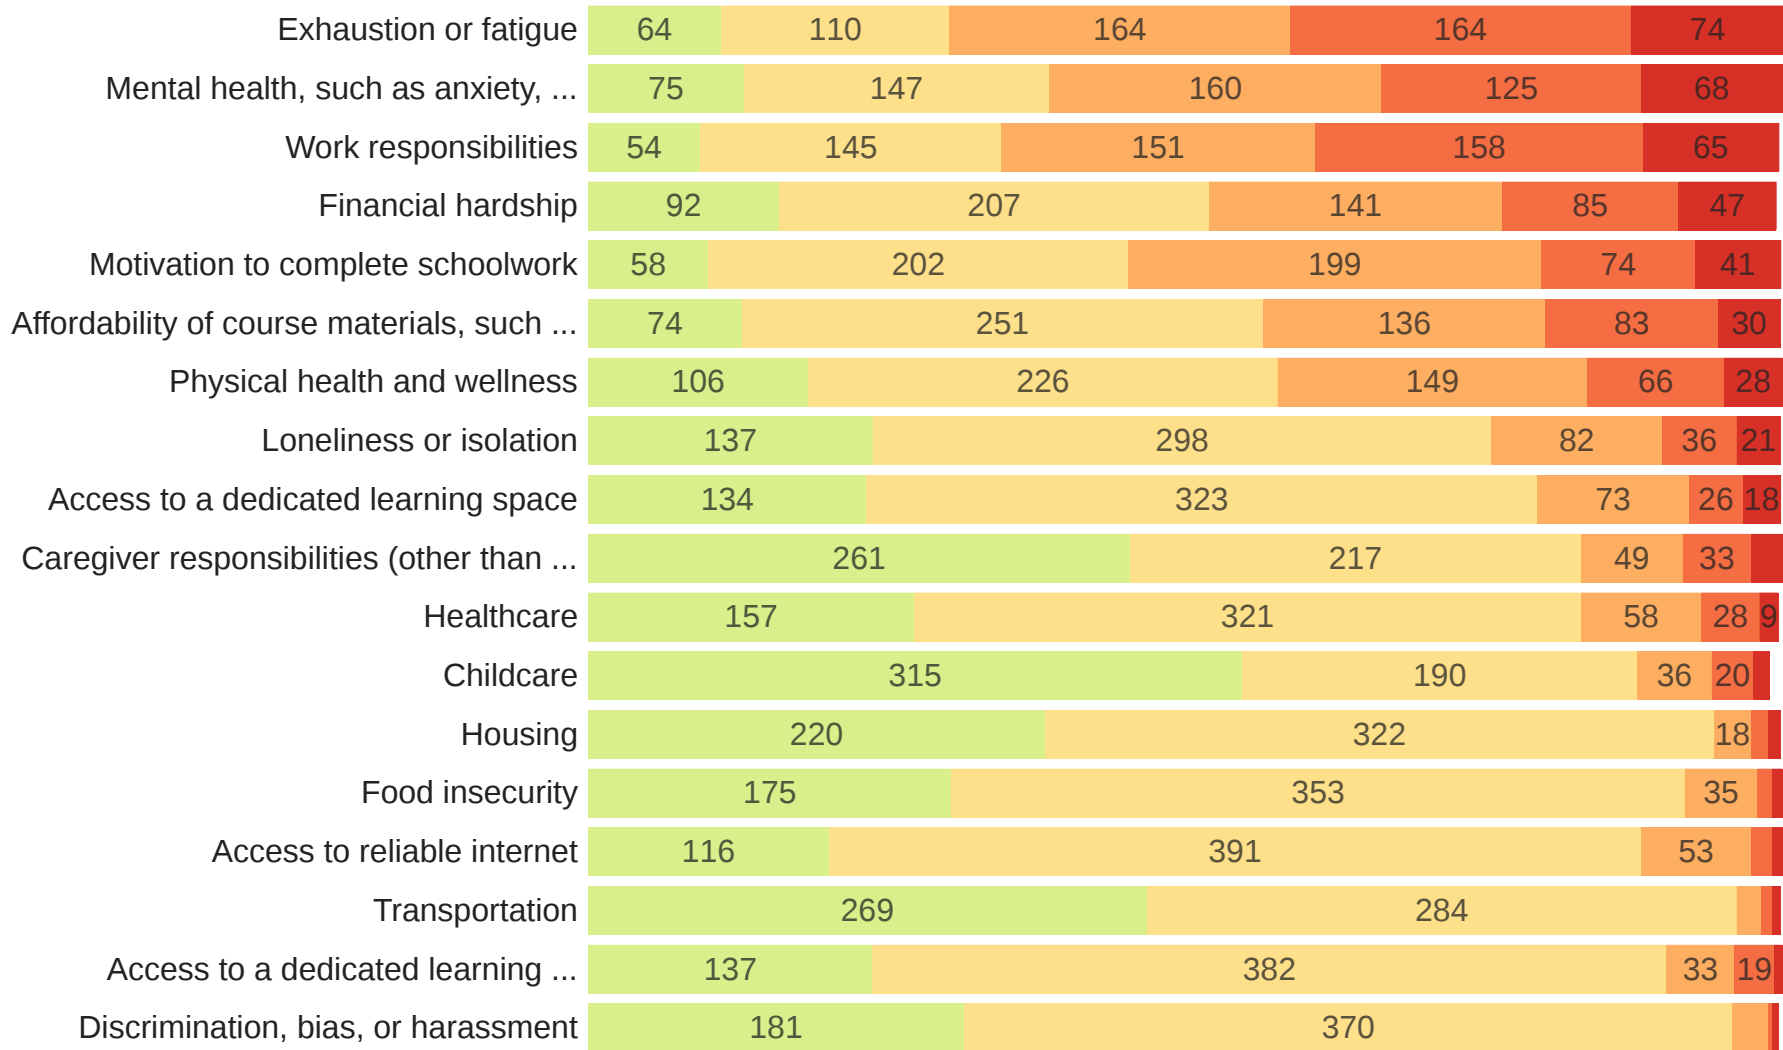

During Fall 2023, which of the following has challenged you as a student at Ball State?

577 Responses

● Does not apply
● No difficulties
● Minor difficulties
● Moderate difficulties
● Serious difficulties