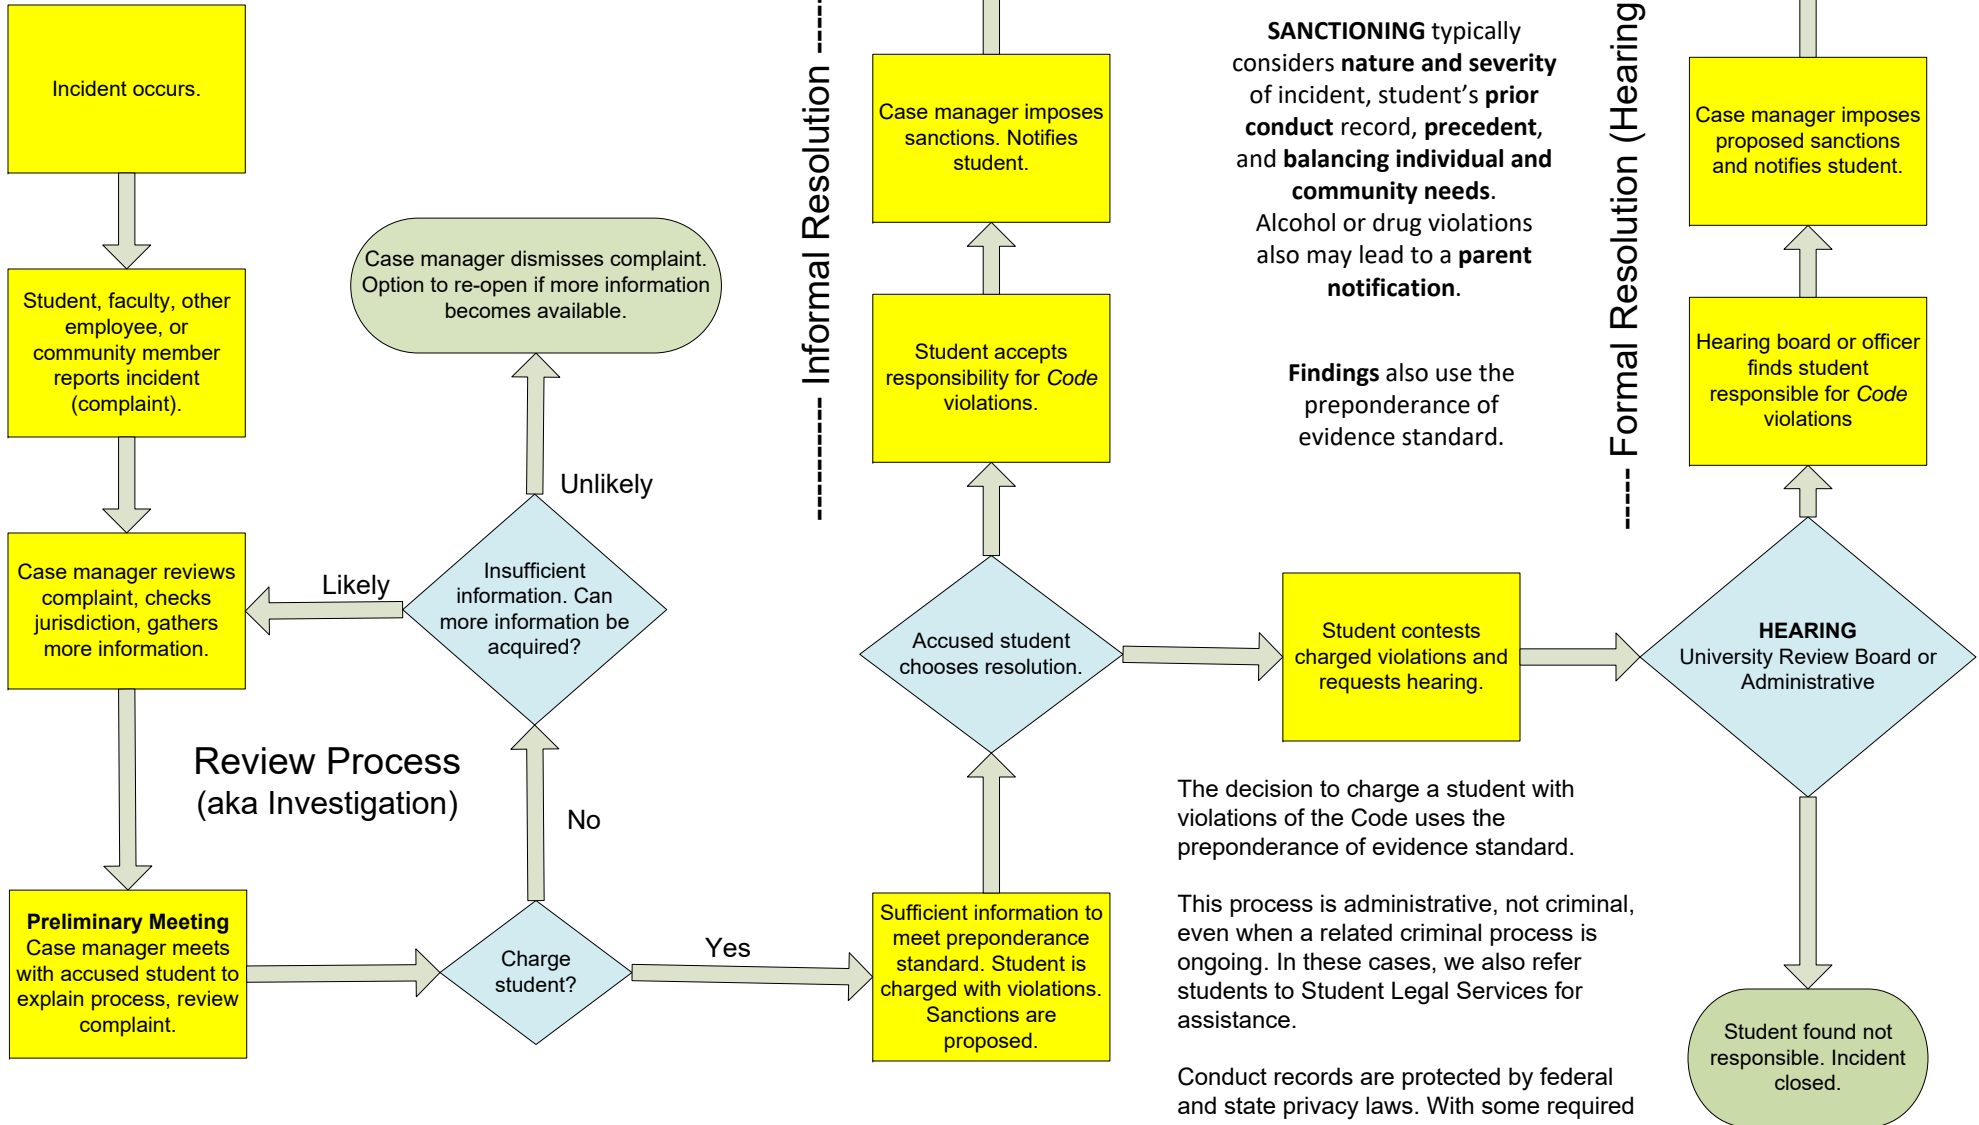

BALL STATE UNIVERSITY

Office of Student Conduct Conduct Process*

This process chart is based on Ball State's *Code of Student Rights and Responsibilities*. The Code may be found at www.bsu.edu/studentcode.

*Typical process for a complaint handled by the Ball State Office of Student Conduct. Circumstances in a particular case may require modifications. Revised 02/2021.