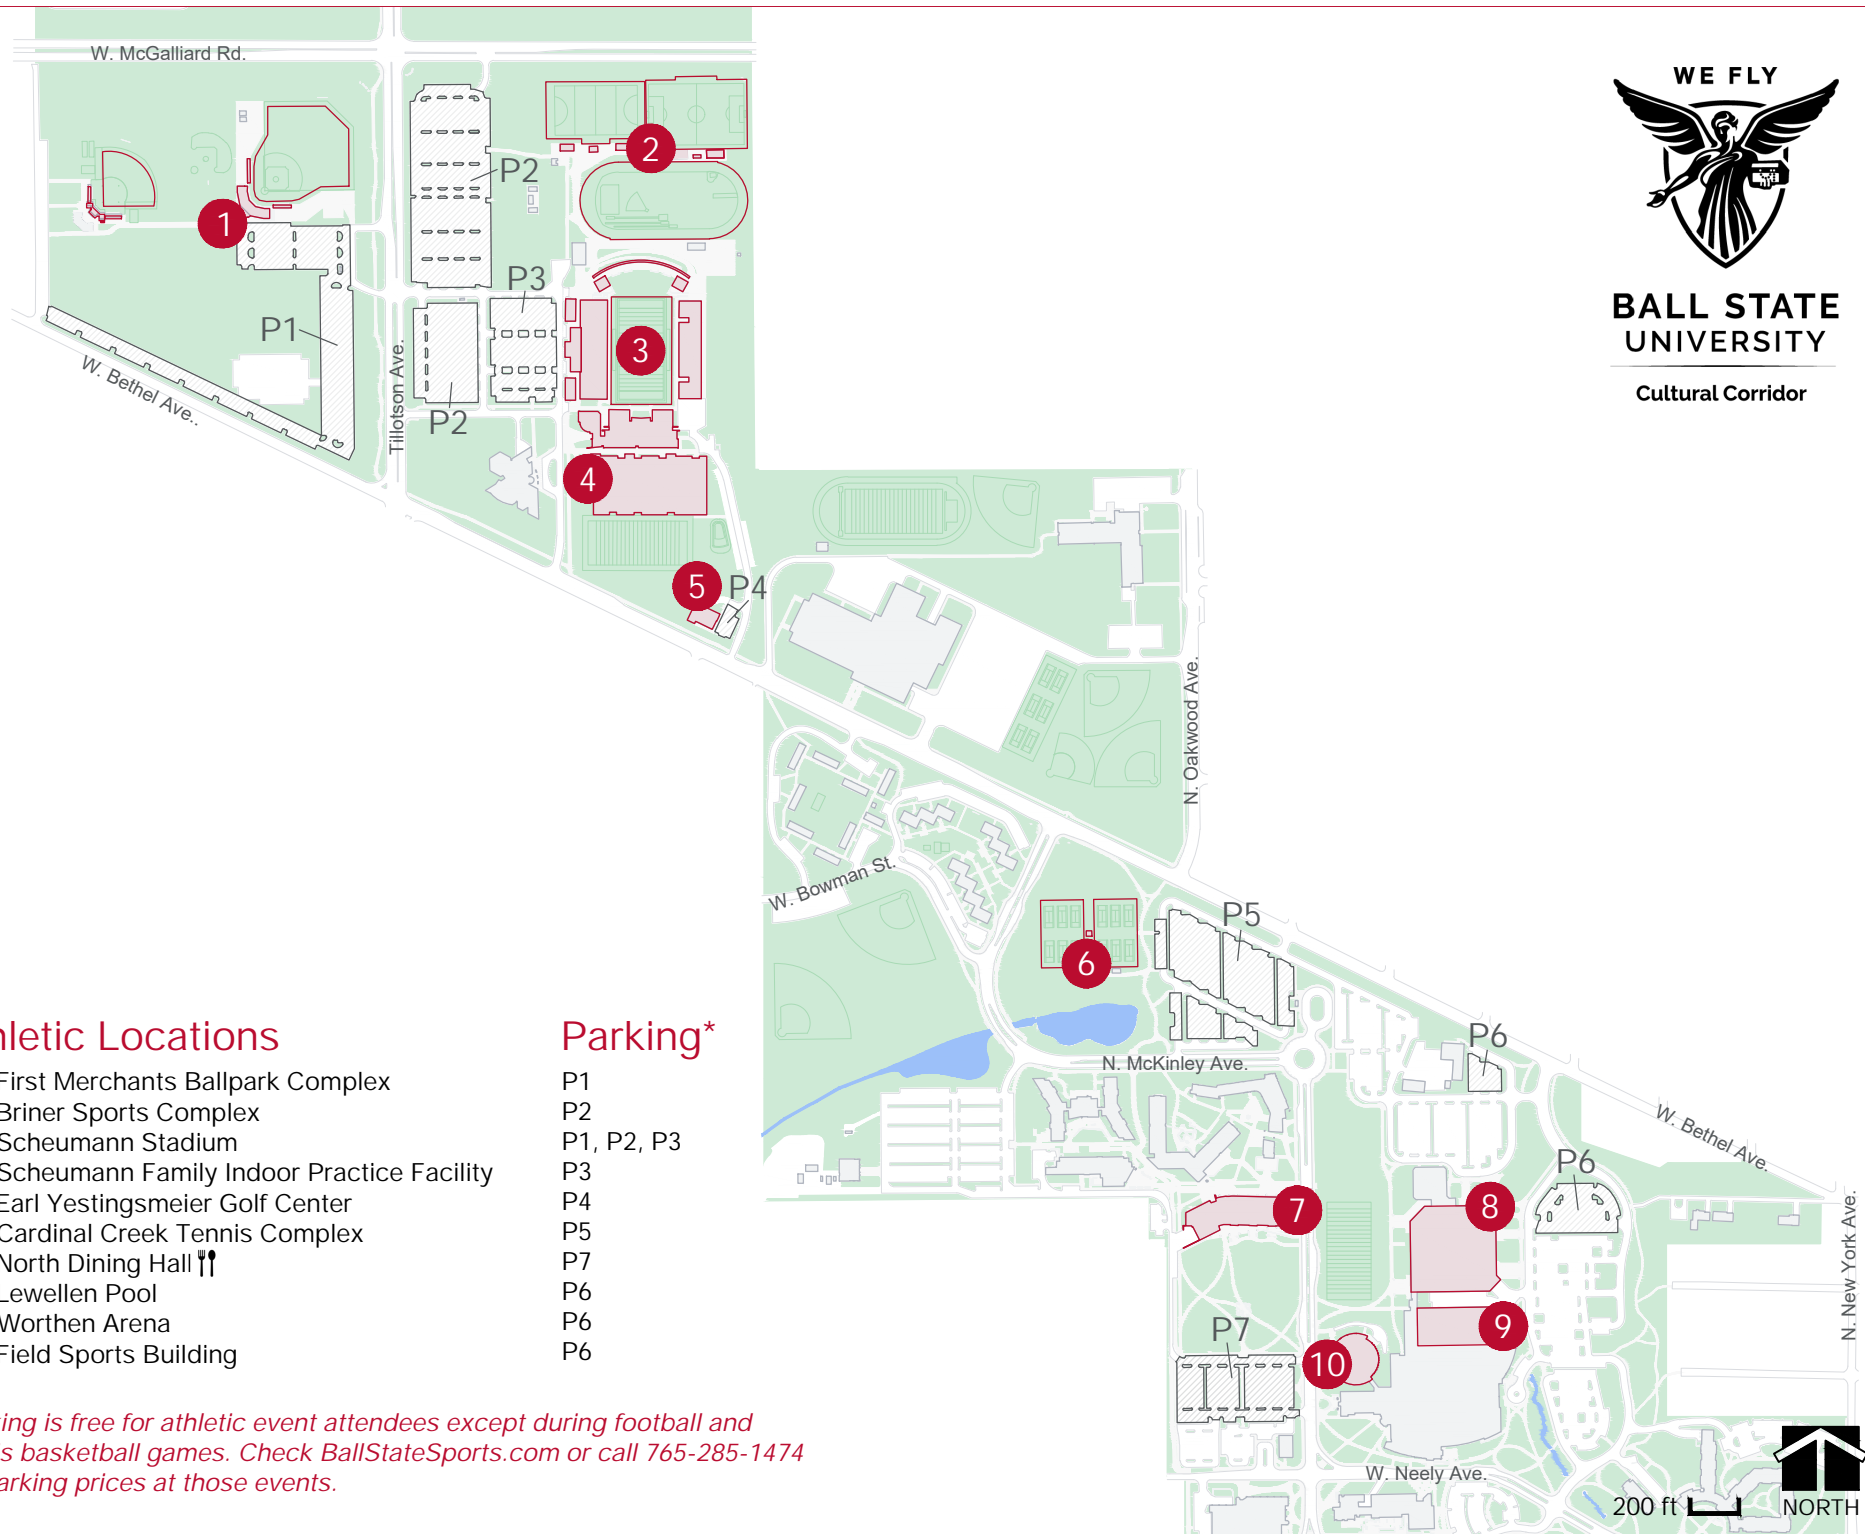

**BALL STATE
UNIVERSITY**

Cultural Corridor

Athletic Locations

1. First Merchants Ballpark Complex
2. Briner Sports Complex
3. Scheumann Stadium
4. Scheumann Family Indoor Practice Facility
5. Earl Yestingsmeier Golf Center
6. Cardinal Creek Tennis Complex
7. North Dining Hall 🍴
8. Lewellen Pool
9. Worthen Arena
10. Field Sports Building

Parking*

- P1
- P2
- P1, P2, P3
- P3
- P4
- P5
- P7
- P6
- P6
- P6

**Parking is free for athletic event attendees except during football and men's basketball games. Check BallStateSports.com or call 765-285-1474 for parking prices at those events.*